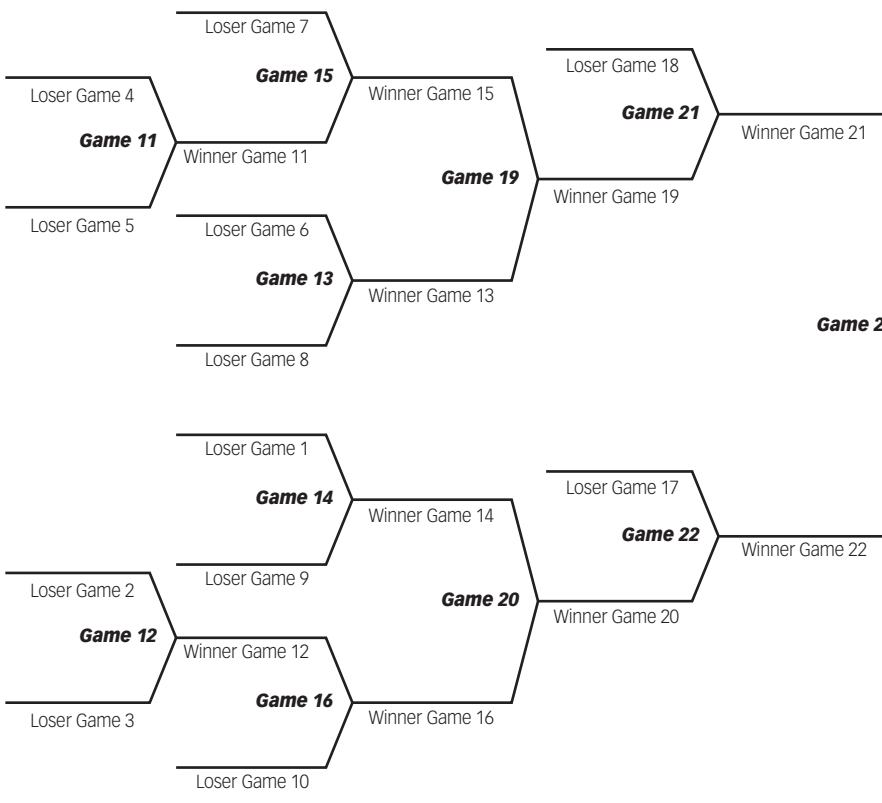

Winners' Bracket

AMERICAN LEGION BASEBALL
14 Team
 TOURNAMENT

Losers' Bracket

Champion

Game 27 Champion

Loser of Game 26, if first loss